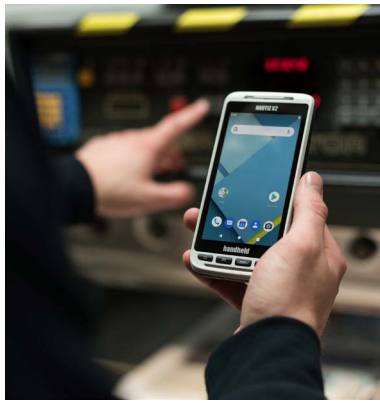

handheldgroup.com

Scan the QR code to learn more about our products.

NAUTIZ X2

- Android 11 (GMS) 4.7"
- MIL-STD-810G, IP65
- 4G/LTE, WiFi/BT/GPS/Cam
- 1D/2D/LR, NFC, LF/UHF RFID
- Micro USB, docking, expansion

NAUTIZ X41

- Android 11 (GMS) 4.0"
- MIL-STD-810G, IP65
- 4G/LTE, WiFi/BT/GPS/Cam
- 1D/2D, NFC
- Type-C, docking, keypad

NAUTIZ X9

- Android 11 (GMS) 5.0"
- MIL-STD-810G, IP67
- 4G/LTE, WiFi/BT/GPS/Cam
- 1D/2D, NFC
- Micro USB, docking